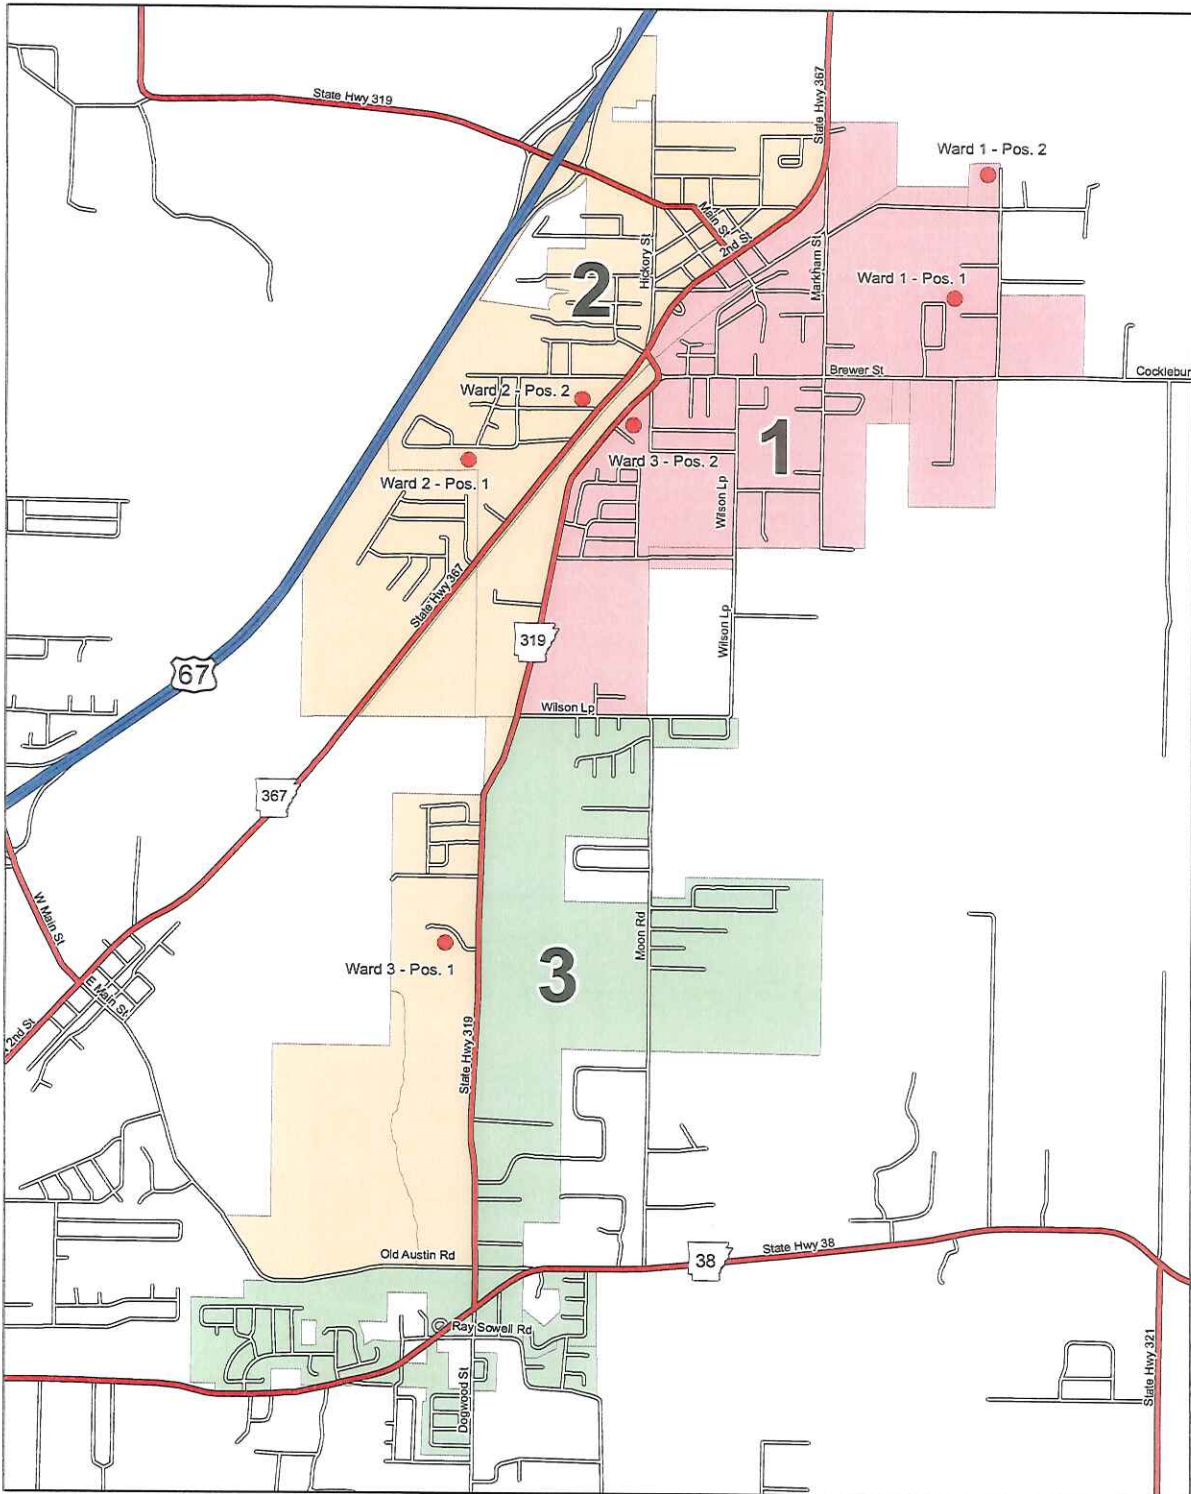

WARD REDISTRICTING 2021

Legend for Ward Redistricting 2021:

- Ward 1 (Pink)
- Ward 2 (Orange)
- Ward 3 (Green)