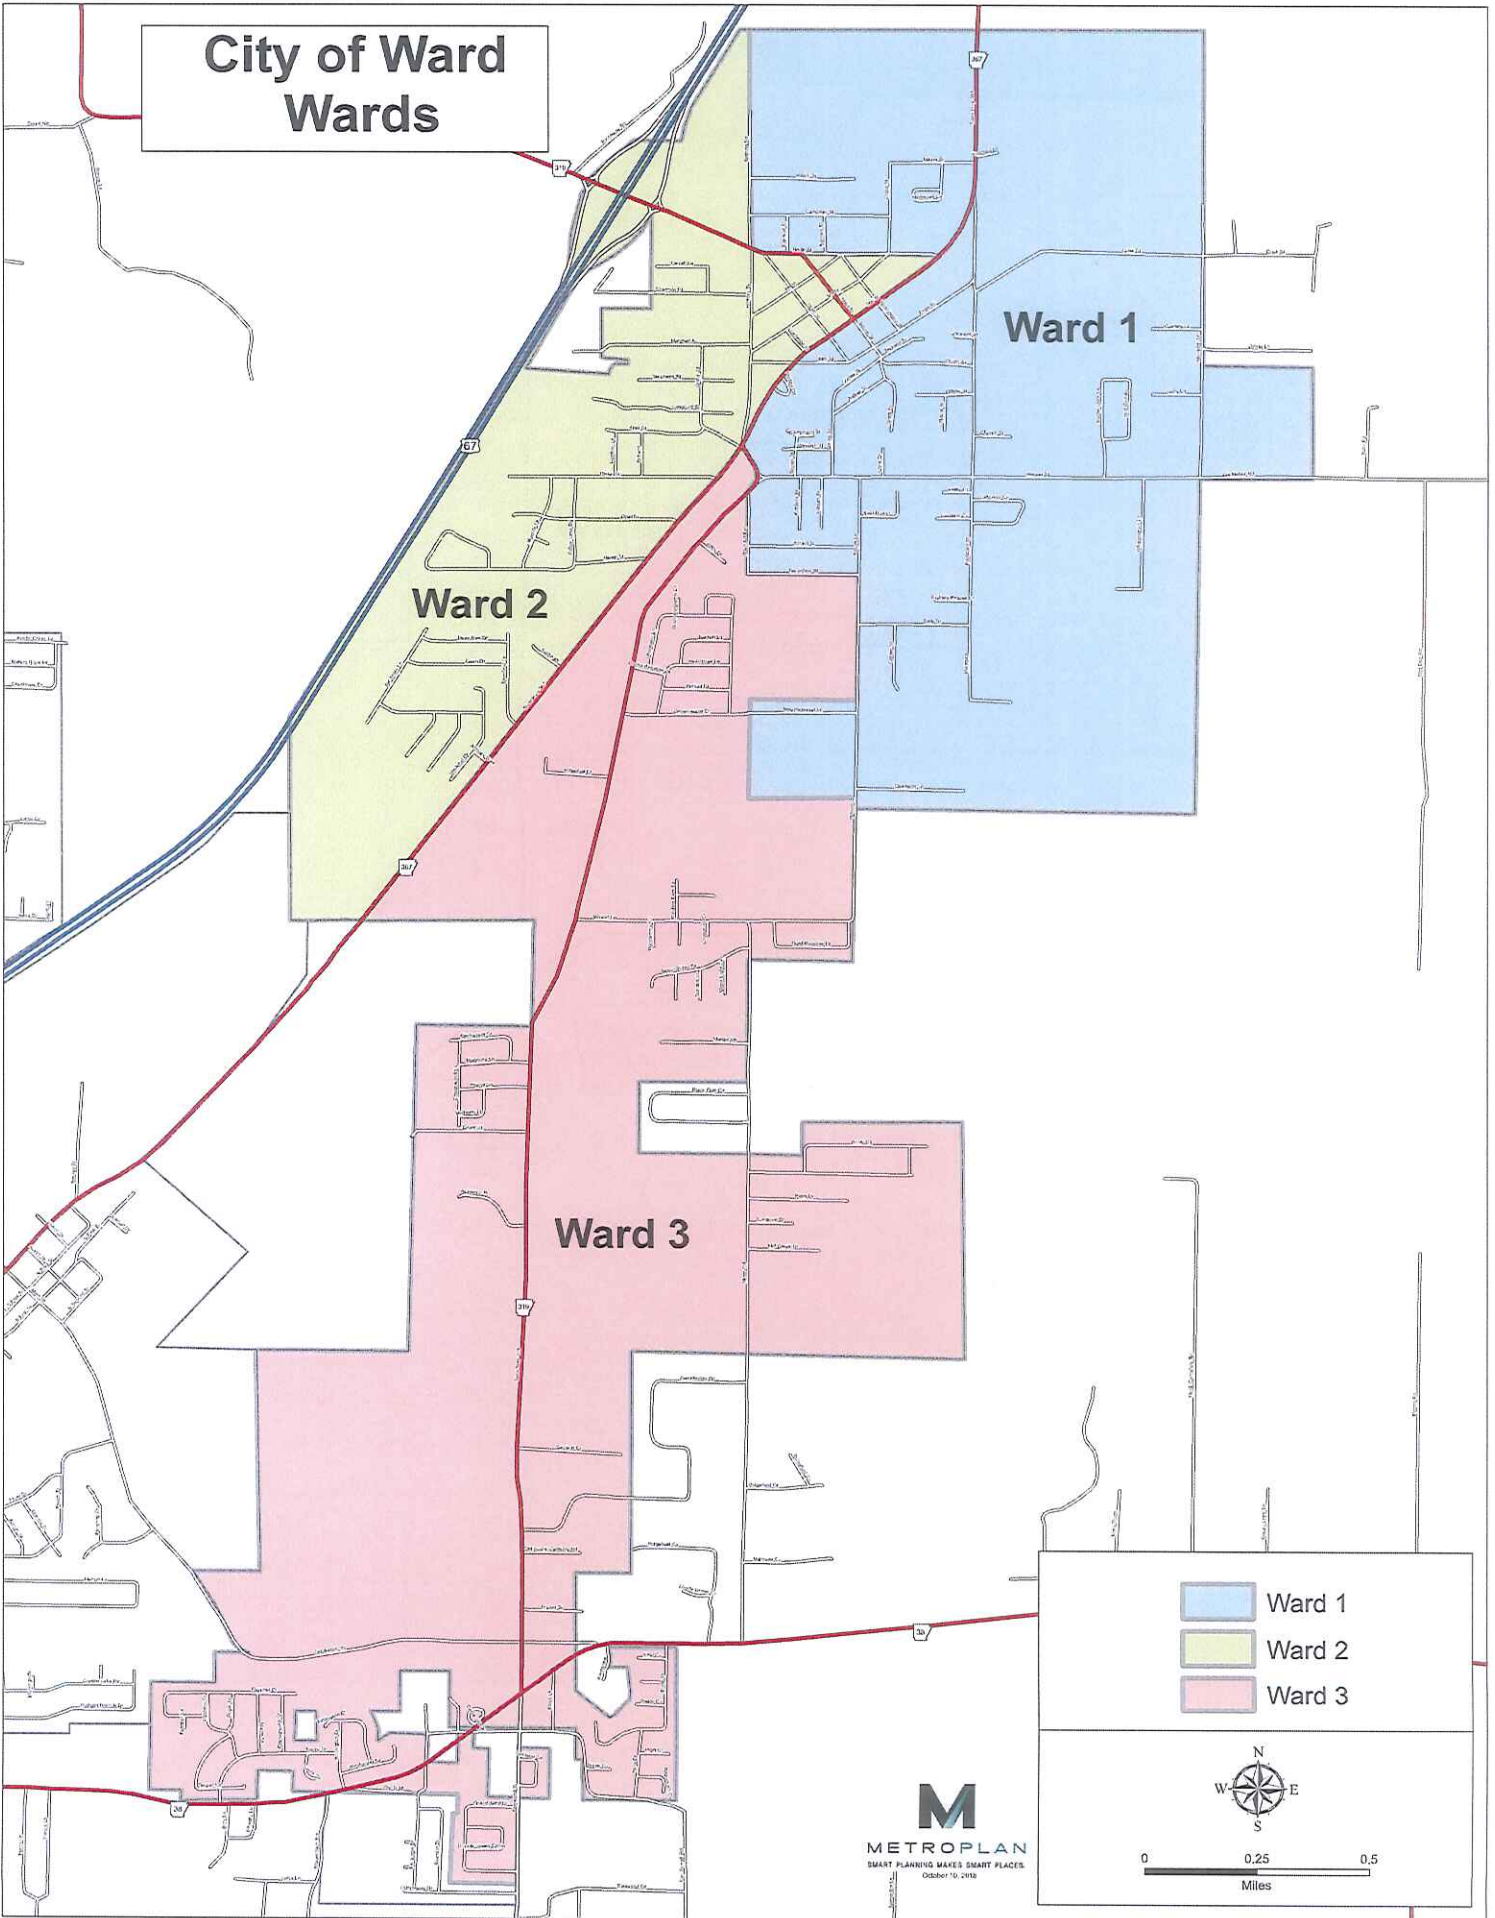

City of Ward Wards

Ward 1

Ward 2

Ward 3

- Ward 1
- Ward 2
- Ward 3

M
METROPLAN
SMART PLANNING MAKES SMART PLACES.
October 10, 2012